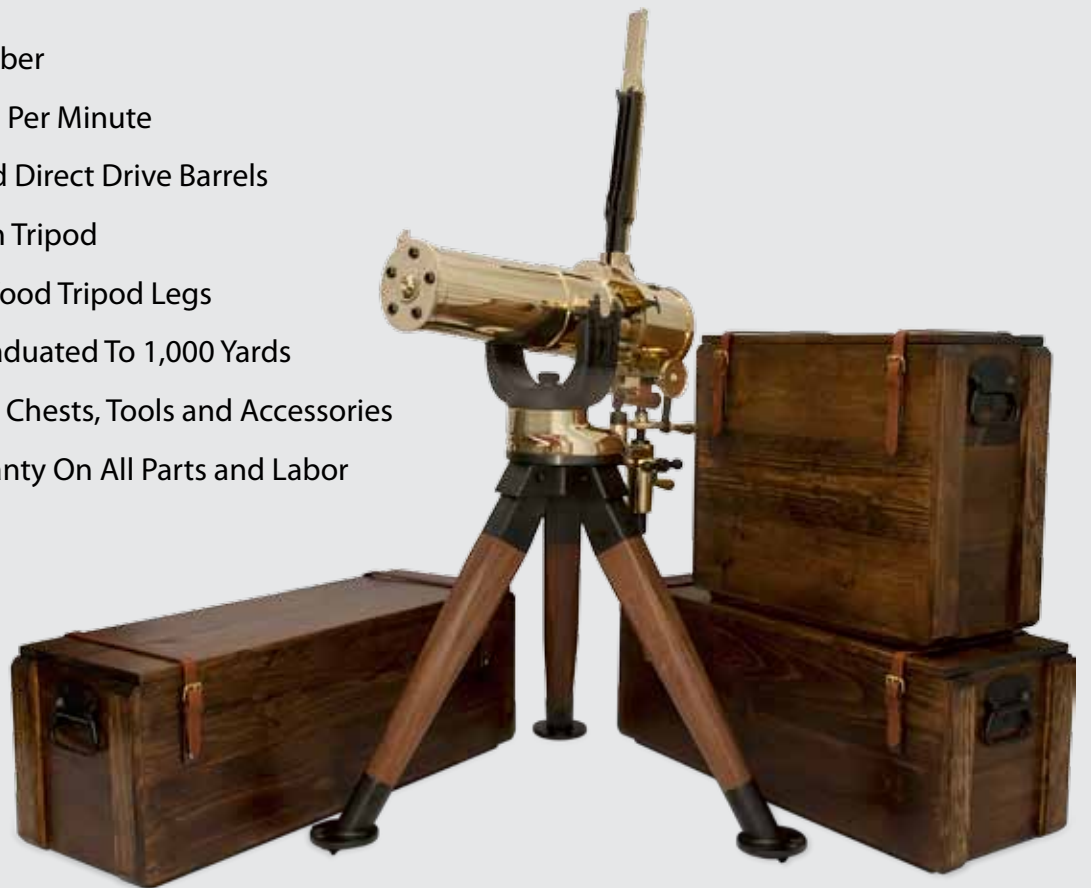

Dealer Inquiries Only

Please have your dealer contact MGE Wholesale for more information:

1-800-734-5965 or visit **www.mgewholesale.com**